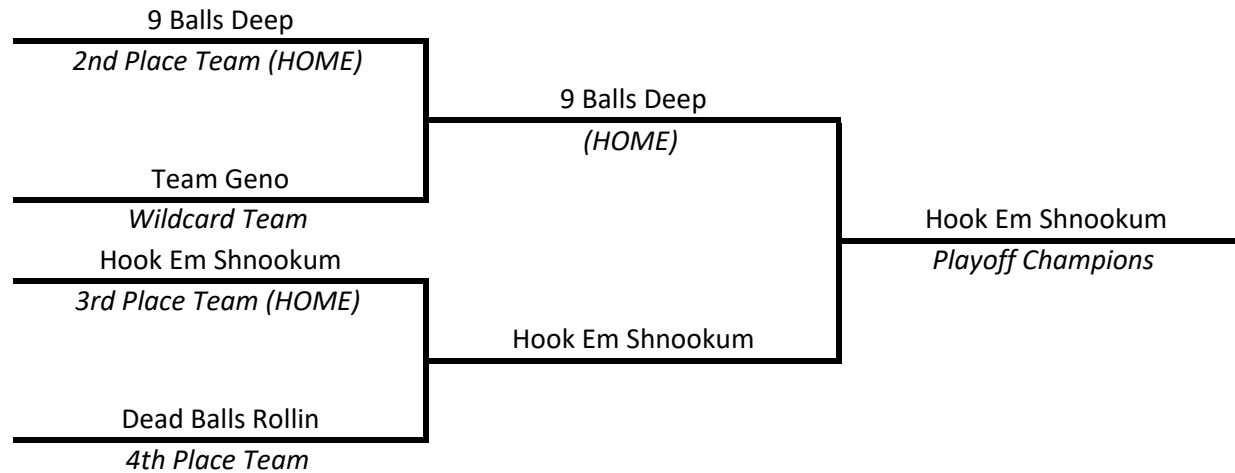

★ PLAYOFFS ★

SILVER TIER

Divisions Of 9 To 13 Teams

**Division Champions (First Place At The End Of The Session) AND
Playoff Champions Advance To The \$75,000 World Qualifier Tournament**

Division Champions: The Mutha Chuckas